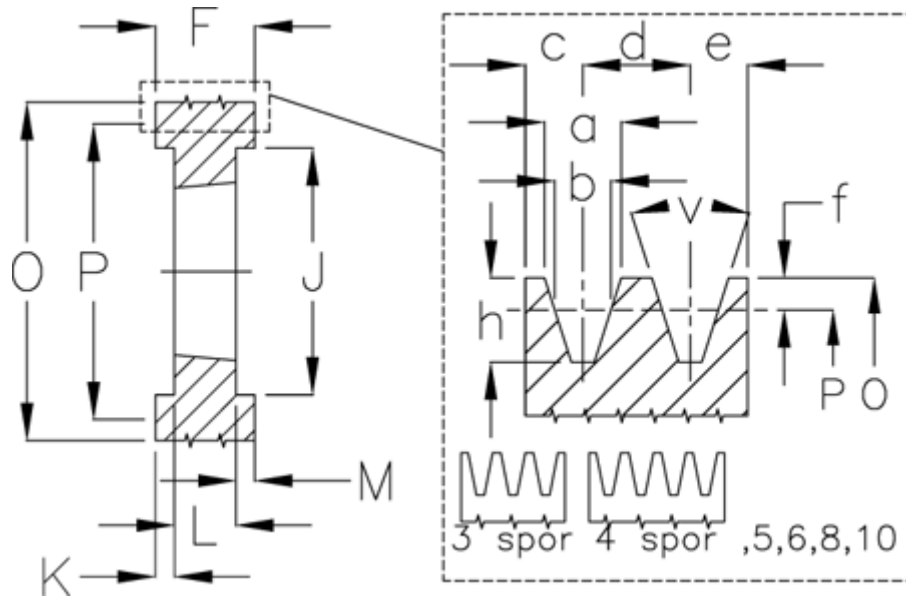

Article number: 604112022406

Description: V-belt pulley SPC 224/6 TL3535

Measures

a	= 22.0	For bush	= 3535	O	= 233.6
b	= 19.0	h	= 23.8	P	= 224
Bush ζ max	= 90	J	= 168	Type	= SPC
c	= 17.0	K	= 36,5	v	= 34 degrees
d	= 25.5	L	= 89		
e	= 17.0	m	= 36.5		
f	= 4.8	N	= -		
F	= 162	Number of ribs	= 6		